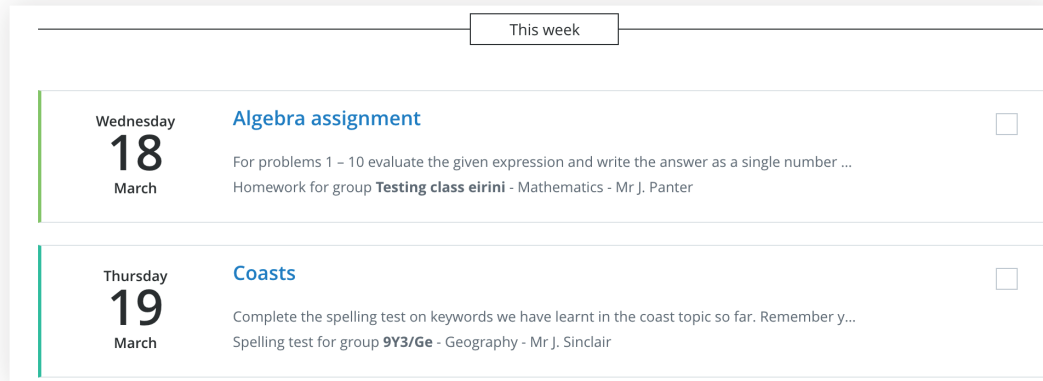

2. Keep organised

You can view all upcoming tasks that have been assigned to you via your personalised To-do List. All work assigned to you is in order of due date to help you prioritise your workload and you have the ability to manage your To-do List by marking work as complete.

We'll also send you, and your parent/guardian, a push notification when new work has been issued so they're always in the loop.